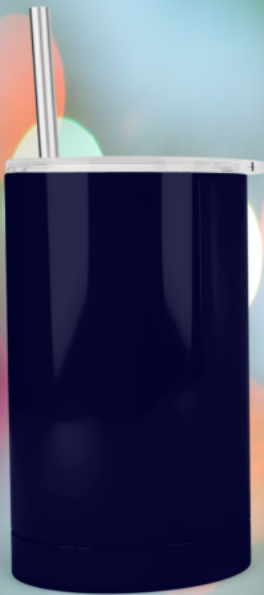

# PHOTO FRAME:

The photo frame is double-sided. The photo will be printed on the front and the name will be printed on the back.

**Front View**

**Back View**

**Tibzie.**  
We make a statement!

# PUZZLE:

The puzzle is single-sided and contains 28 pieces.

**Tibzie.**  
We make a statement!

# TUMBLER:

The tumbler is full wrap. Tumbler size is 12 oz. and comes with stainless steel straw and straw cleaner.

**SIDE VIEW**

**FRONT VIEW**

**SIDE VIEW**

**Tibzie.**

We make a statement!