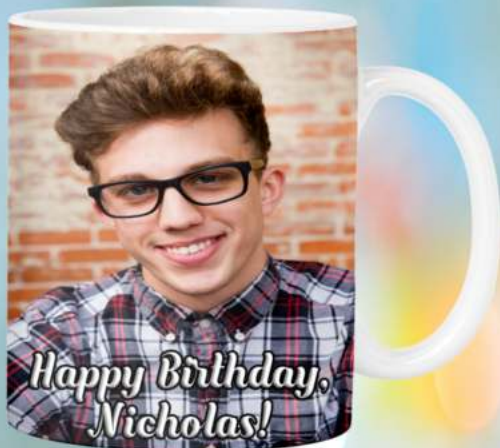

Tibzie.
We make a statement!

KEY RING:

The key ring is double-sided.
The same image will be
printed on both sides.

Front View

Back View

Tibzie.

We make a statement!

MUG VIEW:

The mug is double-sided. The same image will be printed on both sides. You can change the quote.

Front View

Back View

Tibzie.

We make a statement!

PURSE VIEWS:

Purse is single-sided and made from PU leather.

FRONT VIEW

BACK VIEW

INSIDE VIEW

Tibzie.
We make a statement!

INSIDE VIEW

WALLET VIEWS:

Wallet is single-sided and made from PU leather.

FRONT VIEW