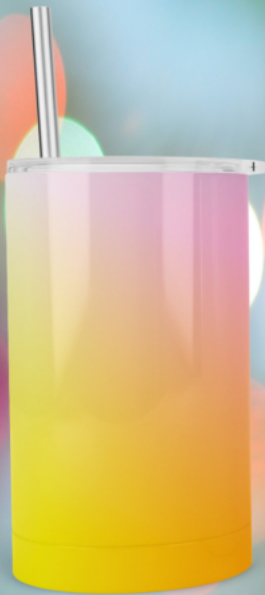

Tibzie.
We make a statement!

MIRROR:

The mirror is single-sided. It is only available in silver.

Tibzie.

We make a statement!

NECKLACE:

The necklace is double-sided. The same image will be printed on both sides.

PHOTO FRAME:

The photo frame is double-sided. The photo will be printed on the front and the name will be printed on the back.

Front View

Back View

Tibzie.
We make a statement!

PUZZLE:

The puzzle is single-sided and contains 28 pieces.

Tibzie.

We make a statement!

TUMBLER:

The tumbler is full wrap. Tumbler size is 12 oz. and comes with stainless steel straw and straw cleaner.

SIDE VIEW

FRONT VIEW

SIDE VIEW

Tibzie.