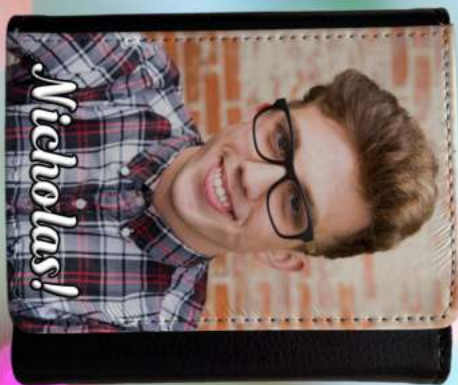

# NECKLACE:

The necklace is double-sided. The same image will be printed on both sides.

**FRONT VIEW**

**BACK VIEW**

**Tibzie.**

We make a statement!

# MUG VIEW:

The mug is double-sided. The same image will be printed on both sides. You can change the quote.

**Front View**

**Back View**

**Tibzie.**

We make a statement!

# PURSE VIEWS:

Purse is single-sided and made from PU leather.

**FRONT VIEW**

**BACK VIEW**

**INSIDE VIEW**

**Tibzie.**  
We make a statement!

**INSIDE VIEW**

# WALLET VIEWS:

Wallet is single-sided and made from PU leather.

**FRONT VIEW**

**BACK VIEW**

**INSIDE VIEW**

**INSIDE VIEW**

**Tibzie.**  
We make a statement!