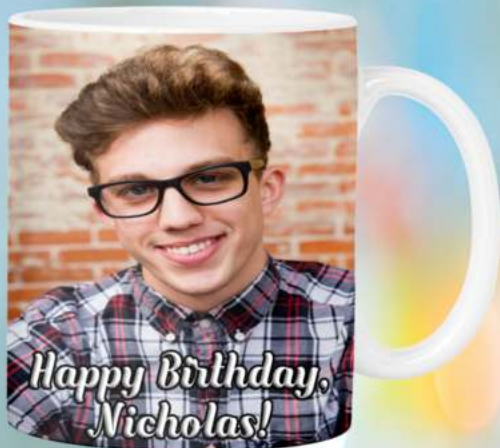

# NECKLACE:

The necklace is double-sided. The same image will be printed on both sides.

**FRONT VIEW**

**BACK VIEW**

**Tibzie.**

We make a statement!

# NECKLACE COLOR OPTIONS:

**SILVER NECKLACE**

**GOLD NECKLACE**

**Tibzie.**

We make a statement!

# MUG VIEW:

The mug is double-sided. The same image will be printed on both sides. You can change the quote.

**Front View**

**Back View**

**Tibzie.**

We make a statement!

# PURSE VIEWS:

Purse is single-sided and made from PU leather.

**FRONT VIEW**

**BACK VIEW**

**INSIDE VIEW**

**Tibzie.**  
We make a statement!

**INSIDE VIEW**